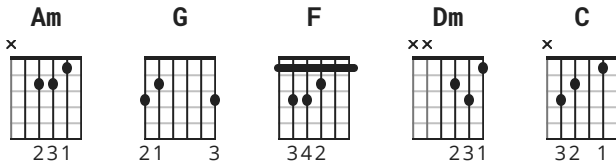

Power Over Me chords by Dermot Kennedy

Difficulty: novice

Tuning: E A D G B E

Key: Am

CHORDS

STRUMMING

CHORUS 120 bpm

[Intro]

Am G Am G Am

[Verse 1]

Wanna be king in your story **G**
I wanna know who you are **Am**
I want your heart to beat for me **G**
Oh I- **Am**
Want you to sing to me softly **G**
'Cause then I'm outrunning the dark **Am**
That's all that love ever taught me **G**
Oh I- **Am**

[Bridge]

 Dm C
It was all in doubt
 G Am
They were all around
 G F
So we had a way a nevertell
 Am
The sight of darkness knows you well
 G F
That lesson of love, all that it was,

I need you to see

[Chorus]