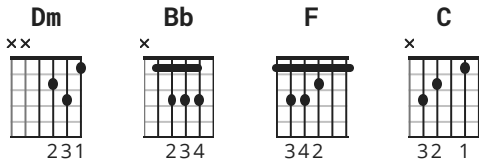

Leave A Light On chords by Tom Walker

Difficulty: novice

Tuning: E A D G B E

Key: Dm

CHORDS

[Verse 1]

Dm

The second someone mentioned you were all alone

Dm

And I know you don't know oh, but I need you to be brave

Bb

Hiding from the truth ain't gonna make this all okay

F

I'll see your pain if you don't feel our grace

C
And you've lost your way
 Dm Bb
I will leave the light on
 F C
I will leave the light on
 Dm
'Cause I will leave the light on