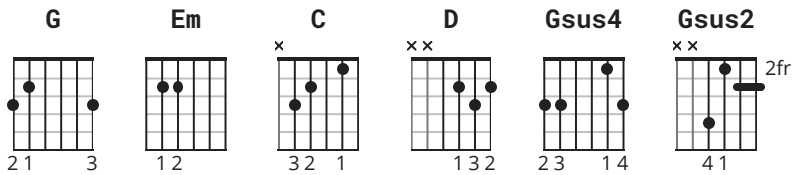

Ill Be There chords by Jess Glynne

CHORDS

STRUMMING

VERSES, CHORUSES, BRIDGE 100 bpm

Chords:

G - 3x0003
Em - 022000
C - x32010
D - xx0232
Gsus4 - 3x0013
Gsus2 - 3x0233

[Verse 1]

G

When all the tears are rolling down your face

G

And it feels like yours was the only heart to break

G

When you come back home and all the lights are out

G

And you're getting used to no one else being around

[Chorus 1]

Em C G
Oh, oh, I'll be there

Em C G
When you need a little love, I got a little love to share

Em C G
Yeah, I'm gonna, I'm gonna, I'm gonna come through

Em C G
You'll never be alone, I'll be there for you

[Chorus 3]

Em C G
I'll be there, I'll be there for you (I'll be there)
Em C G
I'll be there, I'll be there for you (ooh, ooh, I'll be there)
Em C G
Oh, I swear, I got enough love for two, ooh, ooh, ooh
Em C G
You'll never be alone, I'll be there for you (oh, oh, oh, oh)
Em C G
I'll be there, I'll be there for you
G
(I'll be there when your tears are falling)
Em C G
I'll be there, I'll be there for you
G
(I'll be there, can't you hear me calling?)
Em C G
Oh, I swear, I got enough love for two, ooh, ooh, ooh
G
(I'll be there when your heart is breaking)
Em C G
You'll never be alone, I'll be there for you (ooh)