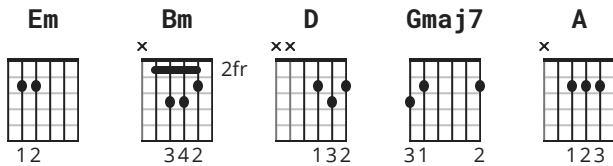

Dont Start Now chords by Dua Lipa

Difficulty: novice

Tuning: E A D G B E

Capo: 2nd fret

Key: D

CHORDS

Verse + Chorus 1 and 2

Pre-Chorus + Chorus 3

Em* x00231
Bm x02210
Gmaj7 x33210
D x32010
A 32003x

Bm x02210
D x32010
Em* x00231
Gmaj7 x33210

* Can play Dm/A as shown for bassier sound

Capo 2nd fret (for no capo or piano chords, transpose +2)

[Intro]

Bm D Em
If you don't wanna see me

[Bridge]

Em **Bm**
Up, up, don't come out, out, out
Gmaj7
Don't show up, don't show up, up
D **A**
Don't start now (oh)

Em **Bm**
Up, up, don't come out, out
Gmaj7 **D** **A**
I'm not where you left me at all, so

[Pre-Chorus 3]

Bm **D** **Em** **Gmaj7**
If you don't wanna see me dancin' with somebody
Bm **D** **Em** **Gmaj7**
If you wanna believe that anything could stop me

[Chorus 3]

Bm **D**
Don't show up (don't show up), don't come out (don't come out)
Em **Gmaj7**
Don't start caring about me now ('bout me now)
Bm **D**
Walk away (walk away), you know how (you know how)