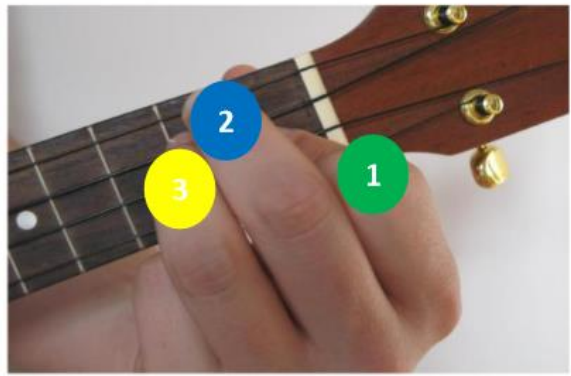

Blinding Lights – The Weeknd

Dm

Am

C

G

Melody Line