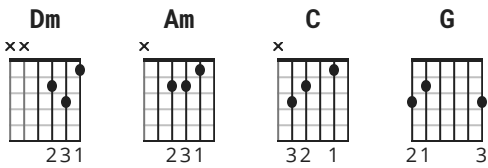

Blinding Lights chords by The Weeknd

Difficulty: novice

Tuning: E A D G B E

Capo: 3rd fret

Key: Bb

CHORDS

STRUMMING

WHOLE SONG 171 bpm

Chords

Dm xx0231
Am x02210
C x32010
G 32003x

Capo 3rd fret

[Intro]

Dm Am C G

[Verse 1]

I've been tryna call **Dm**
I've been on my own for long enough **Am**
Maybe you can show me how to love, maybe **C G**
I'm going through withdrawals **Dm**
You don't even have to do too much **Am**
You can turn me on with just a touch, baby **C G**

[Verse 2]

Dm
I'm running out of time
Am
'Cause I can see the sun light up the sky
C G
So I hit the road in overdrive, baby, oh-oh oh-oh oh

[Pre-Chorus 2]

Dm Am
The city's cold and empty (oh)
C
No one's around to judge me (oh)
N.C.
I can't see clearly when you're gone

Dm
I'm just walking by to let you know (by to let you know)
Am
I can never say it on the phone (say it on the phone)
C G
Will never let you go this time (ooh)

[Chorus 3]

Dm Am
I said, ooh, I'm blinded by the lights
C G
No I can't sleep here 'til I feel your touch, hey, hey, hey
Dm Am C G
Hey, hey, hey
Dm Am C G