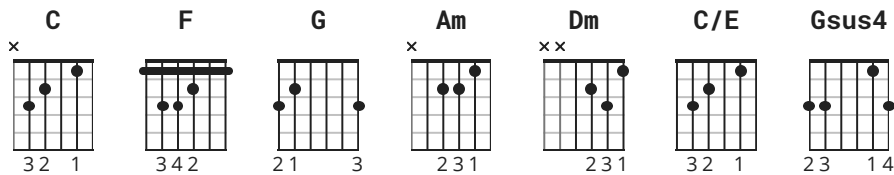

All I Am chords by Jess Glynne

Difficulty: novice

Tuning: E A D G B E

Key: C

CHORDS

[Intro]

C F C F

Ooh...

[Verse 1]

C **F**
Every butterfly I get belongs to you
C **F**
You don't believe me but it's true
C **F**
Sure, the freckles on my arm spell out your name
C **F**
Real feelings coming through
C **F** **C** **F**
'Cause all I know and all I am is you, ooh...
C **F** **C** **F**
Yeah, all I know and all I am is you, ooh...

C

If you ever think you're falling

Dm C/E

You know I'll catch you too, oh, oh

C/E F C

'Cause all I am is you

[Break]

F

[Pre-Chorus]

G **Am** **F**
I'm breaking my silence
G **Am** **F**
'Cause I've had a few
G **Am** **F**
I just can't deny it
G **Am** **F** **G** **C**
That all I know and all I am is you

[Chorus]

C
Every time I think I'm falling
Dm
I know you're falling too
C/E **F**
There's no doubt you're all in (oh oh oh oh)
C
If you ever think you're falling
Dm **C/E**
You know I'll catch you too, oh, oh
C/E
'Cause all I am